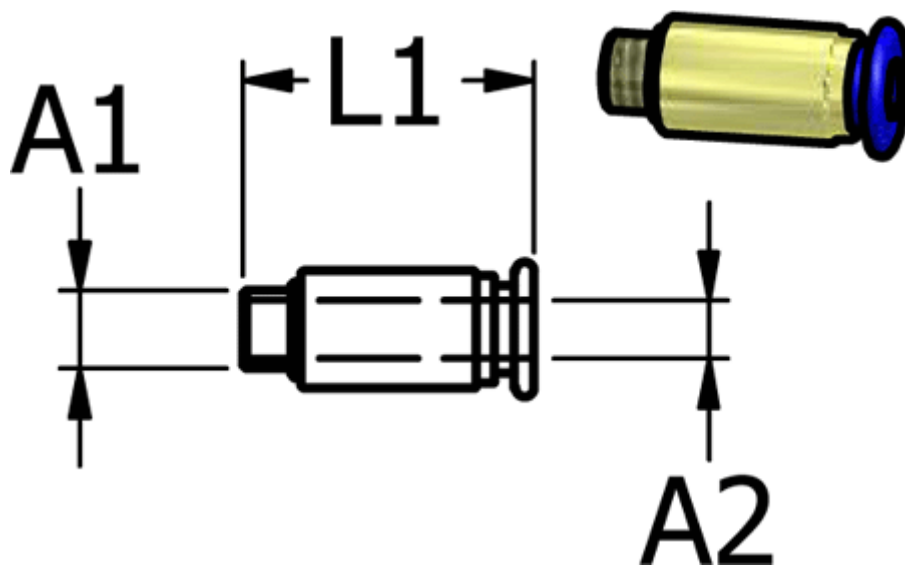

# Data Sheet

Article number: 586POC33

Description: Mini Push-in POC33, straight w/circular housing, M3 hose Ø3

## Measures

Ext. hose diameter A2 = 3 mm

L1 = 15

Thread A1 = M3